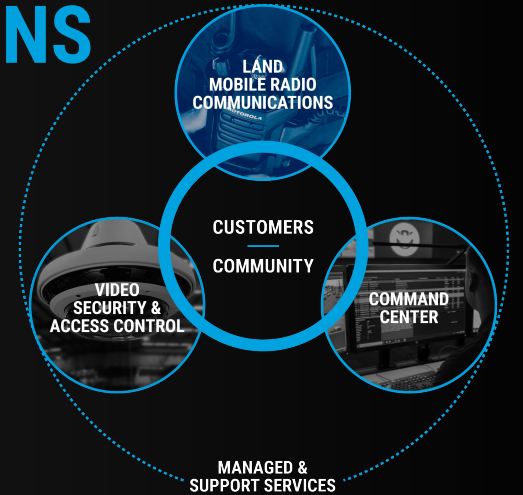

The pandemic changed the way we think about safety

88%

of citizens globally
now want to see public
safety transformed
through the use
of advanced technology.

- **71%** say advanced technologies are needed to address challenges of the modern world.
- **70%** say emergency services should be able to predict risk.
- **75%** are willing to trust organizations that hold their information so long as they use it appropriately.

LAND MOBILE RADIO COMMUNICATIONS

Mission-Critical Voice + Multimedia Collaboration

**Protect your push-to-X lifeline.
So you're always connected.**

We build infrastructure and devices that enable mission-critical communications, so the lifeline is always in reach. By reinforcing radio with broadband capabilities, we enable the instant voice and multimedia collaborations that keep our users safe and aware when it matters most.