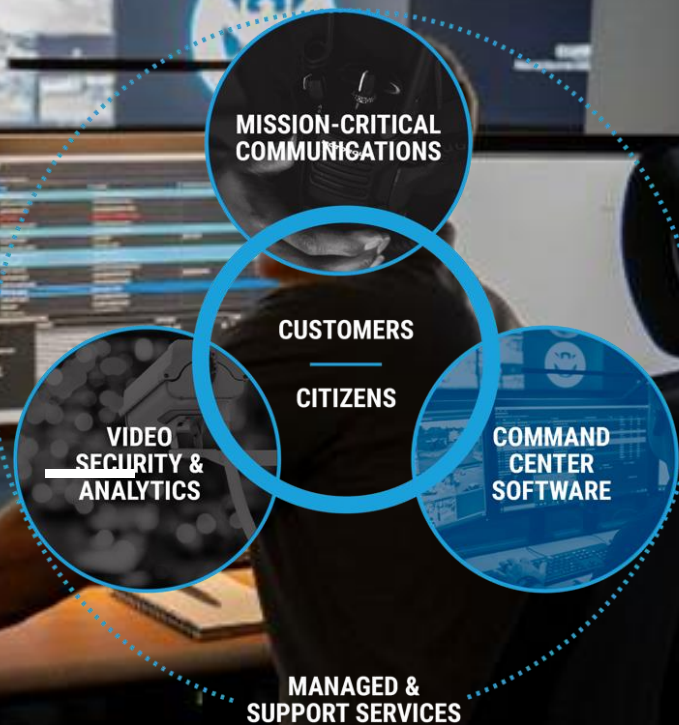

MOTOROLA SOLUTIONS

Convegno Comunicazioni radio per la sicurezza

Politecnico di Milano 26 Ottobre 2021

Ing. LORENZO SPADONI

WHAT IS MISSION CRITICAL?

CLICK ON
DETROIT

POLICE OFFICER SAVES BABY FROM CHOKING
KISSIMMEE, FLORIDA

FRI

50°

5:55

44°

WHAT IS MISSION CRITICAL?

99.99%
DISPONIBILITA'

50ms
LATENZA

MISSION CRITICAL COMMS

Mission Critical Voice + Multimedia Collaboration

**Protect your push-to-X lifeline.
So you're always connected.**

We build infrastructure and devices that enable mission critical communications, so the lifeline is always in reach. By reinforcing radio with broadband capabilities, we enable the instant voice and multimedia collaborations that keep our users safe and aware when it matters most.